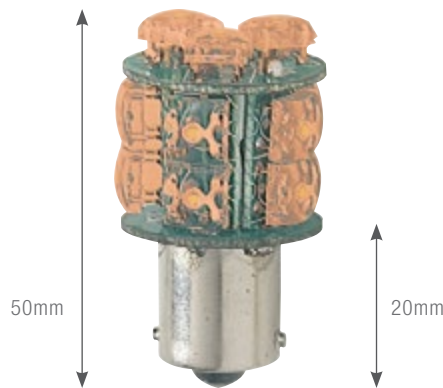

### LED UTILITY LIGHTS

TL-L157G-12/24

TL-L157Y-12/24

TL-L157W-12/24

10 green LED with chrome housing  
 10 amber LED with chrome housing  
 10 white LED with chrome housing  
 163mm x 55mm x 45mm  
 Polycarbonate  
 ABS

ALSO AVAILABLE WITH INCANDESCENT GLOBE  
 TL18A (amber)  
 TL18G (green)  
 TL18C (clear)

TL-L157G-12/24  
 TL-L157Y-12/24  
 TL-L157W-12/24  
**Size**  
**Lens**  
**Chromed housing**

### PATENTED NEW LED LIGHTS

TL-1157R-12  
TL-1157R-24

13 square 12V red LED, single bayonet  
 13 square 24V red LED, single bayonet  
 Stop / Tail

TL-1157R-12  
 TL-1157R-24  
**Functions**

TL-1156Y-12  
TL-1156Y-24

13 square 12V amber LED, double bayonet offset  
 13 square 24V amber LED, double bayonet offset  
 1 Function Indicator

TL-1156Y-12  
 TL-1156Y-24  
**Functions**