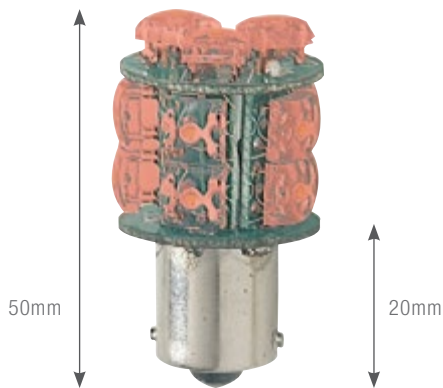

### LED UTILITY LIGHTS

TL-L157G-12/24

TL-L157Y-12/24

TL-L157W-12/24

10 green LED with chrome housing  
 10 amber LED with chrome housing  
 10 white LED with chrome housing  
 163mm x 55mm x 45mm  
 Polycarbonate  
 ABS

ALSO AVAILABLE WITH INCANDESCENT GLOBE  
 TL18A (amber)  
 TL18G (green)  
 TL18C (clear)

TL-L157G-12/24  
 TL-L157Y-12/24  
 TL-L157W-12/24  
**Size**  
**Lens**  
**Chromed housing**

### PATENTED NEW LED LIGHTS

TL-1157R-12  
TL-1157R-24

13 square 12V red LED, single bayonet  
 13 square 24V red LED, single bayonet  
 Stop / Tail

TL-1157R-12  
 TL-1157R-24  
**Functions**

TL-1156Y-12  
TL-1156Y-24

13 square 12V amber LED, double bayonet offset  
 13 square 24V amber LED, double bayonet offset  
 1 Function Indicator

TL-1156Y-12  
 TL-1156Y-24  
**Functions**