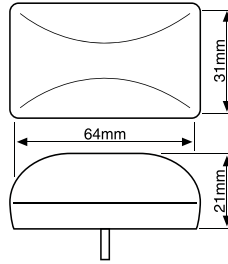

4 White LED
Polycarbonate
ABS

TL15LED
Lens, Housing
Mounting Bracket