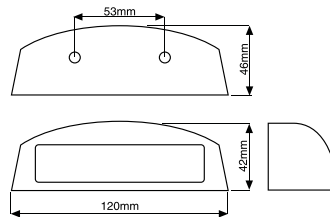

12 White LED
Acrylic
ABS

TL31LED
Lens
Housing