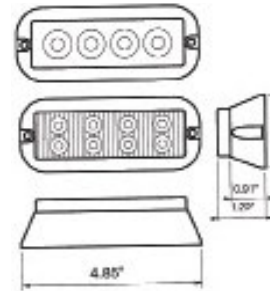

TL-45R-12
TL-45Y-12
TL-45B-12
Lens
Base

SUPER BRIGHT LED

LED SEALED HIGH POWER STROBE LIGHTS

TL-H04VB

TL-H04VW

TL-H04VG

TL-H04VR

TL-H04VY