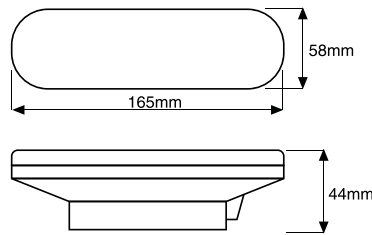

SUPER BRIGHT LED

LED SEALED HIGH POWER STROBE LIGHTS

TL-55VB-1

TL-55VB-1

27 Square LED with red lens
27 square LED with amber lens
165mm 57.9mm 43.95mm
Polycarbonate

SUPPLIED WITH GASKET OR STAINLESS STEEL FLANGE

TL-L54VR-1
TL-L554VY1
Size
Len, Housing

TL-45RS-12

TL-45YS-12

TL-45BS-12

54 Square LED with red dot lens
54 square LED with amber dot lens
54 square LED with blue dot lens
Polycarbonate
Stainless steel

CONNECT MASTER AND SLAVE FOR SIMULTANEOUS STROBE, UP TO 2 SLAVES TO 1 MASTER