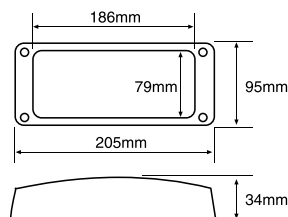

TL-L54VR-1
TL-L554VY1
Size
Len, Housing

TL-45RS-12

TL-45YS-12

TL-45BS-12

54 Square LED with red dot lens
54 square LED with amber dot lens
54 square LED with blue dot lens
Polycarbonate
Stainless steel

CONNECT MASTER AND SLAVE FOR SIMULTANEOUS STROBE, UP TO 2 SLAVES TO 1 MASTER

TL-45RS-12
TL-45YS-12
TL-45BS-12
Lens
Base

TL-45RS-12

TL-45YS-12

TL-45BS-12

54 Square LED with red dot lens
54 square LED with amber dot lens
54 square LED with blue dot lens
Polycarbonate
Stainless steel