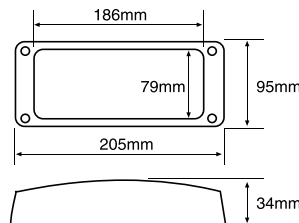

SUPER BRIGHT LED

LED SEALED HIGH POWER STROBE LIGHTS

TL-55VB-1

TL-55VB-1

27 Square LED with red lens
27 square LED with amber lens
165mm 57.9mm 43.95mm
Polycarbonate

SUPPLIED WITH GASKET OR STAINLESS STEEL FLANGE

TL-L54VR-1
TL-L554VY1
Size
Len, Housing

TL-45RS-12

TL-45YS-12

TL-45BS-12

54 Square LED with red dot lens
54 square LED with amber dot lens
54 square LED with blue dot lens
Polycarbonate
Stainless steel

CONNECT MASTER AND SLAVE FOR SIMULTANEOUS STROBE, UP TO 2 SLAVES TO 1 MASTER