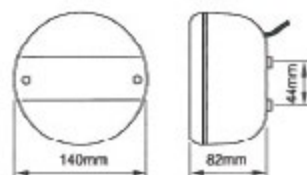

TL-L168RY-24
Size
Lens, Housing