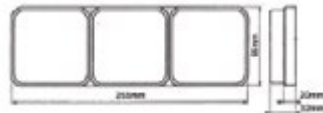

TL-L196RYW-12
Size
Lens
Base

TL-L177VRY

30 amber & 30 red square LED
178mm x 99mm
Acrylic
ABS

TL-L177VRY
Size
Lens
Housing

TL-LS206VB-3

13 square red & 13 square amber LED complete with rubber base
175mm x 95mm x 33mm

TL-LS206VB-3
Size

TL-LS306VB-3

13 square red & 13 square amber LED &
13 square white LED complete with rubber base
255mm x 95mm x 32mm

TL-LS306VB-3
Size

TL-LS313V

21 square red & 21 square amber LED complete with rubber base
277mm x 92mm x 39mm

TL-LS313V
Size

TL-LS314V

21 square red & 21 square amber LED
& 21 square white LED
complete with rubber base
414mm x 92mm x 39mm

TL-LS314V
Size

SUPER BRIGHT LED

LED SEALED COMBINATION STOP/TAIL & INDICATOR LIGHTS