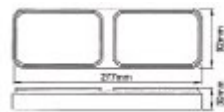

TL-LS206VB-3
Size

TL-LS306VB-3

13 square red & 13 square amber LED &
13 square white LED complete with rubber base
255mm x 95mm x 32mm

TL-LS306VB-3
Size

TL-LS313V

21 square red & 21 square amber LED complete with rubber base
277mm x 92mm x 39mm

TL-LS313V
Size

TL-LS314V

21 square red & 21 square amber LED
& 21 square white LED
complete with rubber base
414mm x 92mm x 39mm

TL-LS314V
Size

SUPER BRIGHT LED

LED SEALED COMBINATION STOP/TAIL & INDICATOR LIGHTS