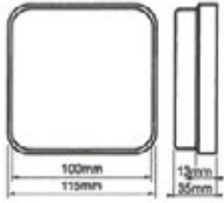

SUPER BRIGHT LED

LED SEALED COMBINATION STOP/TAIL & INDICATOR LIGHTS

TL-L96RYW-12

27 amber LED & 18 red LED & 5 white LED
100mm x 100mm x 53mm
Polycarbonate
ABS
Combination LED light with number plate light

TL-LS206VB-3
Size

TL-LS306VB-3

13 square red & 13 square amber LED &
13 square white LED complete with rubber base
255mm x 95mm x 32mm

TL-LS306VB-3
Size

TL-LS313V

21 square red & 21 square amber LED complete with rubber base
277mm x 92mm x 39mm

513.85mm x 129mm x 89.92mm, Lens: Acrylic, Base: ABS

28 red, 34 amber, 28 red, 34 red & 40 white square LED & 5 square LED side marker light, combination lamp.

513.85mm x 129mm x 89.92mm, Lens: Acrylic, Base: ABS

6 bulbs left side with License plate light, combination lamp.

513.85mm x 129mm x 89.92mm

6 Bulbs right side, combination lamp.

513.85mm x 129mm x 89.92mm

SUITABLE FOR SCANIA & OTHER EUROPEAN TRUCKS
COMPLETE WITH STOP/TAIL, INDICATOR, REVERSE AND