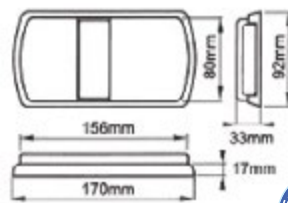

36 Red and amber LED with red reflector and red and amber stripe lens
 254mm x 98mm x 33mm
 Polycarbonate
 Acrylic

TL-L176VRY

TL-L176VRY
Size
Lens, Base
Reflector

40 Red LED and 40 amber LED with red reflector
 170mm x 80mm x 33mm
 Acrylic
 ABS

TL-L124RY-12

TL-L124RY-12
Size
Lens
Base

40 Red LED, 40 amber LED & 8 White LED with red reflector and license plate light
 170mm x 80mm x 33mm
 Acrylic
 ABS

TL-L124RYW-12

TL-L124RYW-12
Size
Lens
Base

40 Red LED & 23 amber LED with red and amber lens and reflector inside
 140mm x 82mm
 Polycarbonate

513.85mm x 129mm x 89.92mm, Lens: Acrylic, Base: ABS

28 red, 34 amber, 28 red, 34 red & 40 white square LED & 5 square LED side marker light, combination lamp.

513.85mm x 129mm x 89.92mm, Lens: Acrylic, Base: ABS

6 bulbs left side with License plate light, combination lamp.

513.85mm x 129mm x 89.92mm

6 Bulbs right side, combination lamp.

513.85mm x 129mm x 89.92mm

SUITABLE FOR SCANIA & OTHER EUROPEAN TRUCKS
COMPLETE WITH STOP/TAIL, INDICATOR, REVERSE AND