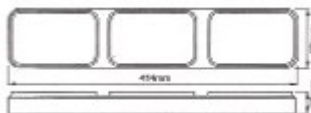

TL-LS206VB-3
Size

TL-LS306VB-3

13 square red & 13 square amber LED &
13 square white LED complete with rubber base
255mm x 95mm x 32mm

TL-LS306VB-3
Size

TL-LS313V

21 square red & 21 square amber LED complete with rubber base
277mm x 92mm x 39mm

TL-LS313V
Size

TL-LS314V

21 square red & 21 square amber LED
& 21 square white LED
complete with rubber base
414mm x 92mm x 39mm

TL-LS314V
Size

SUPER BRIGHT LED

LED SEALED COMBINATION STOP/TAIL & INDICATOR LIGHTS