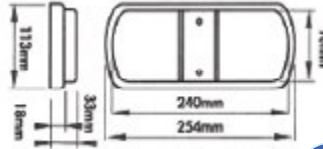

TL-LS206VB-3
Size

TL-LS306VB-3

13 square red & 13 square amber LED &
13 square white LED complete with rubber base
255mm x 95mm x 32mm

TL-LS306VB-3
Size

TL-LS313V

21 square red & 21 square amber LED complete with rubber base
277mm x 92mm x 39mm

TL-LS313V
Size

TL-LS314V

21 square red & 21 square amber LED
& 21 square white LED
complete with rubber base
414mm x 92mm x 39mm

TL-LS314V
Size

SUPER BRIGHT LED

LED SEALED COMBINATION STOP/TAIL & INDICATOR LIGHTS

36 Red and amber LED with red reflector and red and amber stripe lens
 254mm x 98mm x 33mm
 Polycarbonate
 Acrylic

TL-L176VRY

TL-L176VRY
Size
Lens, Base
Reflector

40 Red LED and 40 amber LED with red reflector
 170mm x 80mm x 33mm
 Acrylic
 ABS

6 bulbs left side with License plate light, combination lamp.

513.85mm x 129mm x 89.92mm

6 Bulbs right side, combination lamp.

513.85mm x 129mm x 89.92mm

SUITABLE FOR SCANIA & OTHER EUROPEAN TRUCKS
COMPLETE WITH STOP/TAIL, INDICATOR, REVERSE AND