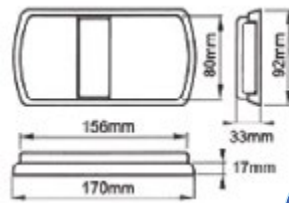

36 Red and amber LED with red reflector and red and amber stripe lens
 254mm x 98mm x 33mm
 Polycarbonate
 Acrylic

TL-L176VRY

TL-L176VRY
Size
Lens, Base
Reflector

40 Red LED and 40 amber LED with red reflector
 170mm x 80mm x 33mm
 Acrylic
 ABS

TL-L124RY-12

TL-L124RY-12
Size
Lens
Base

40 Red LED, 40 amber LED & 8 White LED with red reflector and license plate light
 170mm x 80mm x 33mm
 Acrylic
 ABS

TL-L124RYW-12

TL-L124RYW-12
Size
Lens
Base

40 Red LED & 23 amber LED with red and amber lens and reflector inside
 140mm x 82mm
 Polycarbonate

513.85mm x 129mm x 89.92mm, Lens: Acrylic, Base: ABS

28 red, 34 amber, 28 red, 34 red & 40 white square LED & 5 square LED side marker light, combination lamp.

513.85mm x 129mm x 89.92mm, Lens: Acrylic, Base: ABS

6 bulbs left side with License plate light, combination lamp.

513.85mm x 129mm x 89.92mm

6 Bulbs right side, combination lamp.

513.85mm x 129mm x 89.92mm

SUITABLE FOR SCANIA & OTHER EUROPEAN TRUCKS
COMPLETE WITH STOP/TAIL, INDICATOR, REVERSE AND