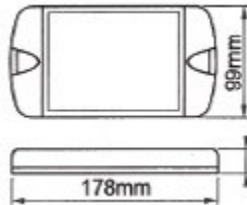

TL-L196RYW-12
Size
Lens
Base

TL-L177VRY

30 amber & 30 red square LED
178mm x 99mm
Acrylic
ABS

TL-L177VRY
Size
Lens
Housing

TL-LS206VB-3

13 square red & 13 square amber LED complete with rubber base
175mm x 95mm x 33mm

TL-LS206VB-3
Size

TL-LS306VB-3

13 square red & 13 square amber LED &
13 square white LED complete with rubber base
255mm x 95mm x 32mm

TL-LS306VB-3
Size

TL-LS313V

21 square red & 21 square amber LED complete with rubber base
277mm x 92mm x 39mm

513.85mm x 129mm x 89.92mm, Lens: Acrylic, Base: ABS

28 red, 34 amber, 28 red, 34 red & 40 white square LED & 5 square LED side marker light, combination lamp.

513.85mm x 129mm x 89.92mm, Lens: Acrylic, Base: ABS

6 bulbs left side with License plate light, combination lamp.

513.85mm x 129mm x 89.92mm

6 Bulbs right side, combination lamp.

513.85mm x 129mm x 89.92mm

SUITABLE FOR SCANIA & OTHER EUROPEAN TRUCKS
COMPLETE WITH STOP/TAIL, INDICATOR, REVERSE AND