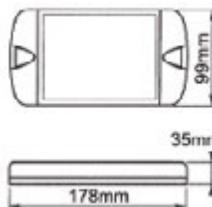

513.85mm x 129mm x 89.92mm, Lens: Acrylic, Base: ABS

28 red, 34 amber, 28 red, 34 red & 40 white square LED & 5 square LED side marker light, combination lamp.

513.85mm x 129mm x 89.92mm, Lens: Acrylic, Base: ABS

6 bulbs left side with License plate light, combination lamp.

513.85mm x 129mm x 89.92mm

6 Bulbs right side, combination lamp.

513.85mm x 129mm x 89.92mm

SUITABLE FOR SCANIA & OTHER EUROPEAN TRUCKS
COMPLETE WITH STOP/TAIL, INDICATOR, REVERSE AND

REAR FOG LAMP.

TL-B181L

TL-B181R

TL-B181L

Size

TL-B181R

Size

60 square LED with red dot lens & reflector inside

60 square LED with amber dot lens & reflector inside

177.8mm x 99.06mm

TL-L177VR

TL-L177VY

TL-L177VR

TL-L177VY

Size

AL1026