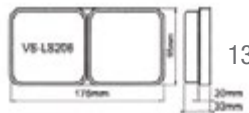

TL-L196RYW-12
Size
Lens
Base

TL-L177VRY

30 amber & 30 red square LED
178mm x 99mm
Acrylic
ABS

TL-L177VRY
Size
Lens
Housing

TL-LS206VB-3

13 square red & 13 square amber LED complete with rubber base
175mm x 95mm x 33mm

TL-LS206VB-3
Size

TL-LS306VB-3

13 square red & 13 square amber LED &
13 square white LED complete with rubber base
255mm x 95mm x 32mm

TL-LS306VB-3
Size

TL-LS313V

21 square red & 21 square amber LED complete with rubber base
277mm x 92mm x 39mm

513.85mm x 129mm x 89.92mm, Lens: Acrylic, Base: ABS

28 red, 34 amber, 28 red, 34 red & 40 white square LED & 5 square LED side marker light, combination lamp.

513.85mm x 129mm x 89.92mm, Lens: Acrylic, Base: ABS

6 bulbs left side with License plate light, combination lamp.

513.85mm x 129mm x 89.92mm

6 Bulbs right side, combination lamp.

513.85mm x 129mm x 89.92mm

SUITABLE FOR SCANIA & OTHER EUROPEAN TRUCKS
COMPLETE WITH STOP/TAIL, INDICATOR, REVERSE AND