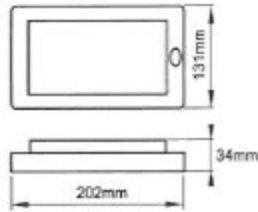

60 white LED with clear & diamond lens
Polycarbonate
ABS

TL-211VW
Lens
Base