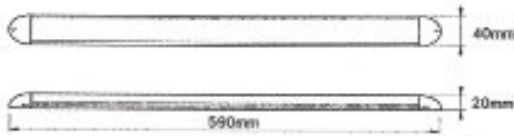

TL-BL-12

TL-BL-24

165 white LED with clear lens 12V
165 white LED with clear lens 24V
580mm x 76mm x 44mm
Acrylic
ABS

TL-BL-12
TL-BL-24
Size
Lens
Housing

TL-217VXL

12 Watt high power LED
220V high powder LED
590mm x 40mm x 20mm
Acrylic
Aluminium