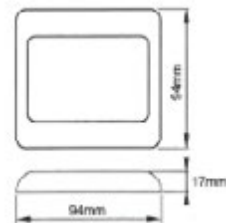

TL-213-12

22 LED with press on/off switch
Polycarbonate
ABS

TL-213-12
Lens
Housing