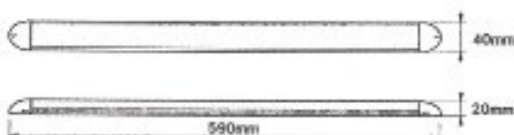

TL-217VXXL

120 white LED
590mm x 40mm x 20mm
Acrylic
Aluminium

TL-102VW-5
Size
Lens
Base